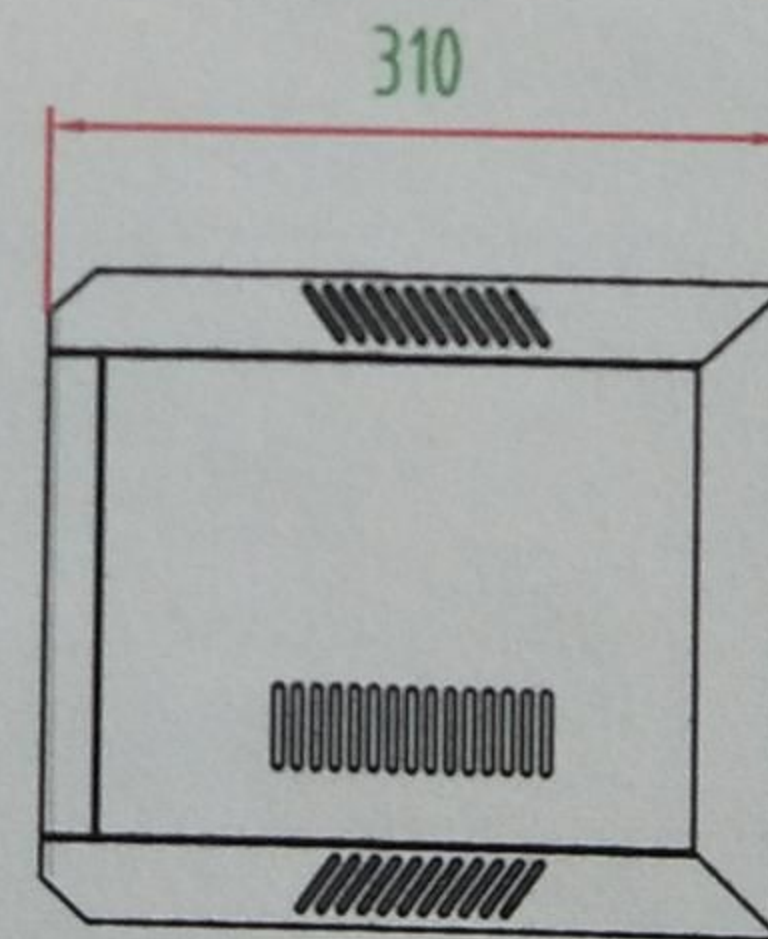

Item Code

DC4U/SOHO

SOHO 4U DRAWING

Top view

Bottom view

10" mounting rails front view

Front door view

Side view with side panels