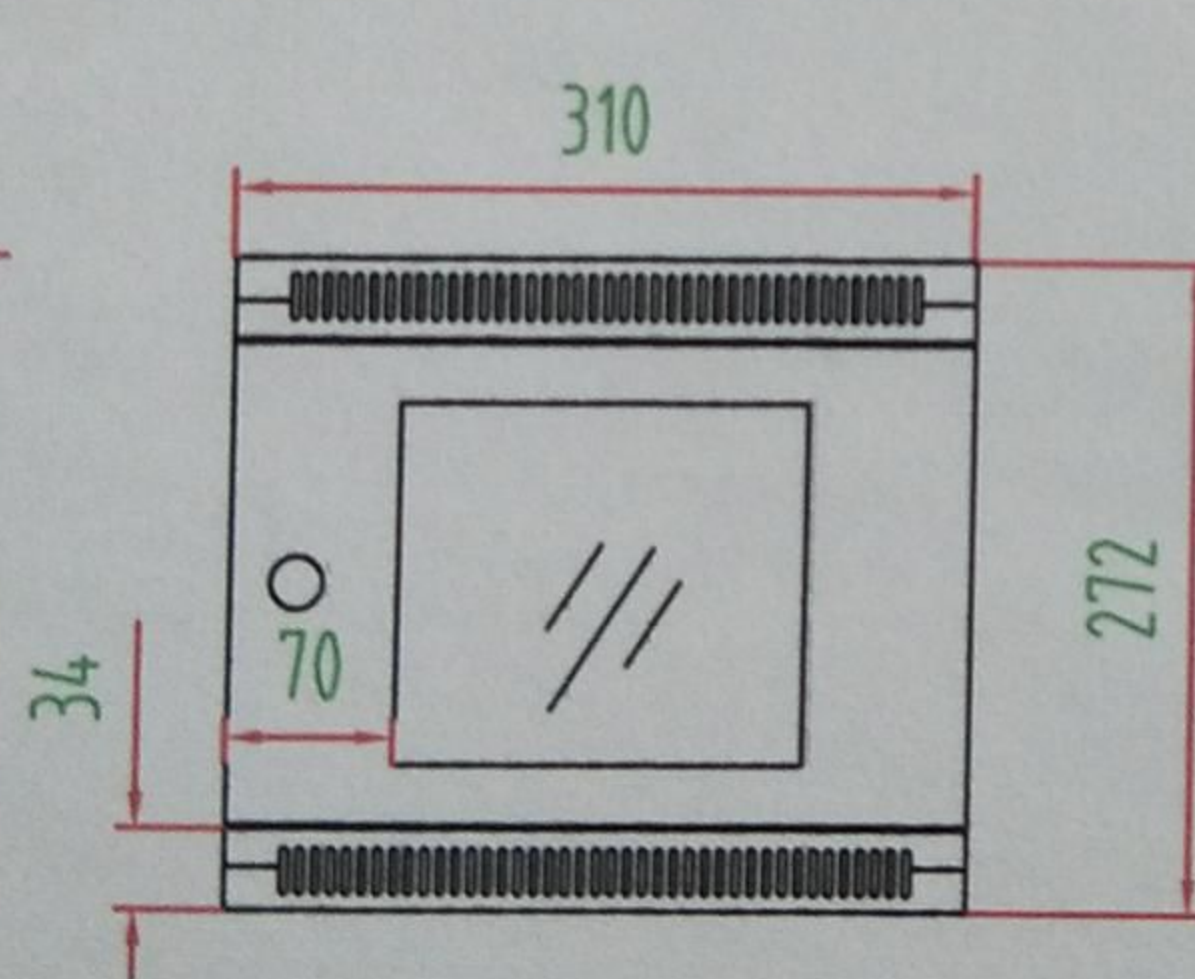

Item Code

DC4U/SOHO

SOHO 4U DRAWING

Top view

Bottom view

10" mounting rails front view

Front door view

Side view with side panels

KAUDEN

DO NOT SCALE

UNIT:mm

DATE:08-12-2017