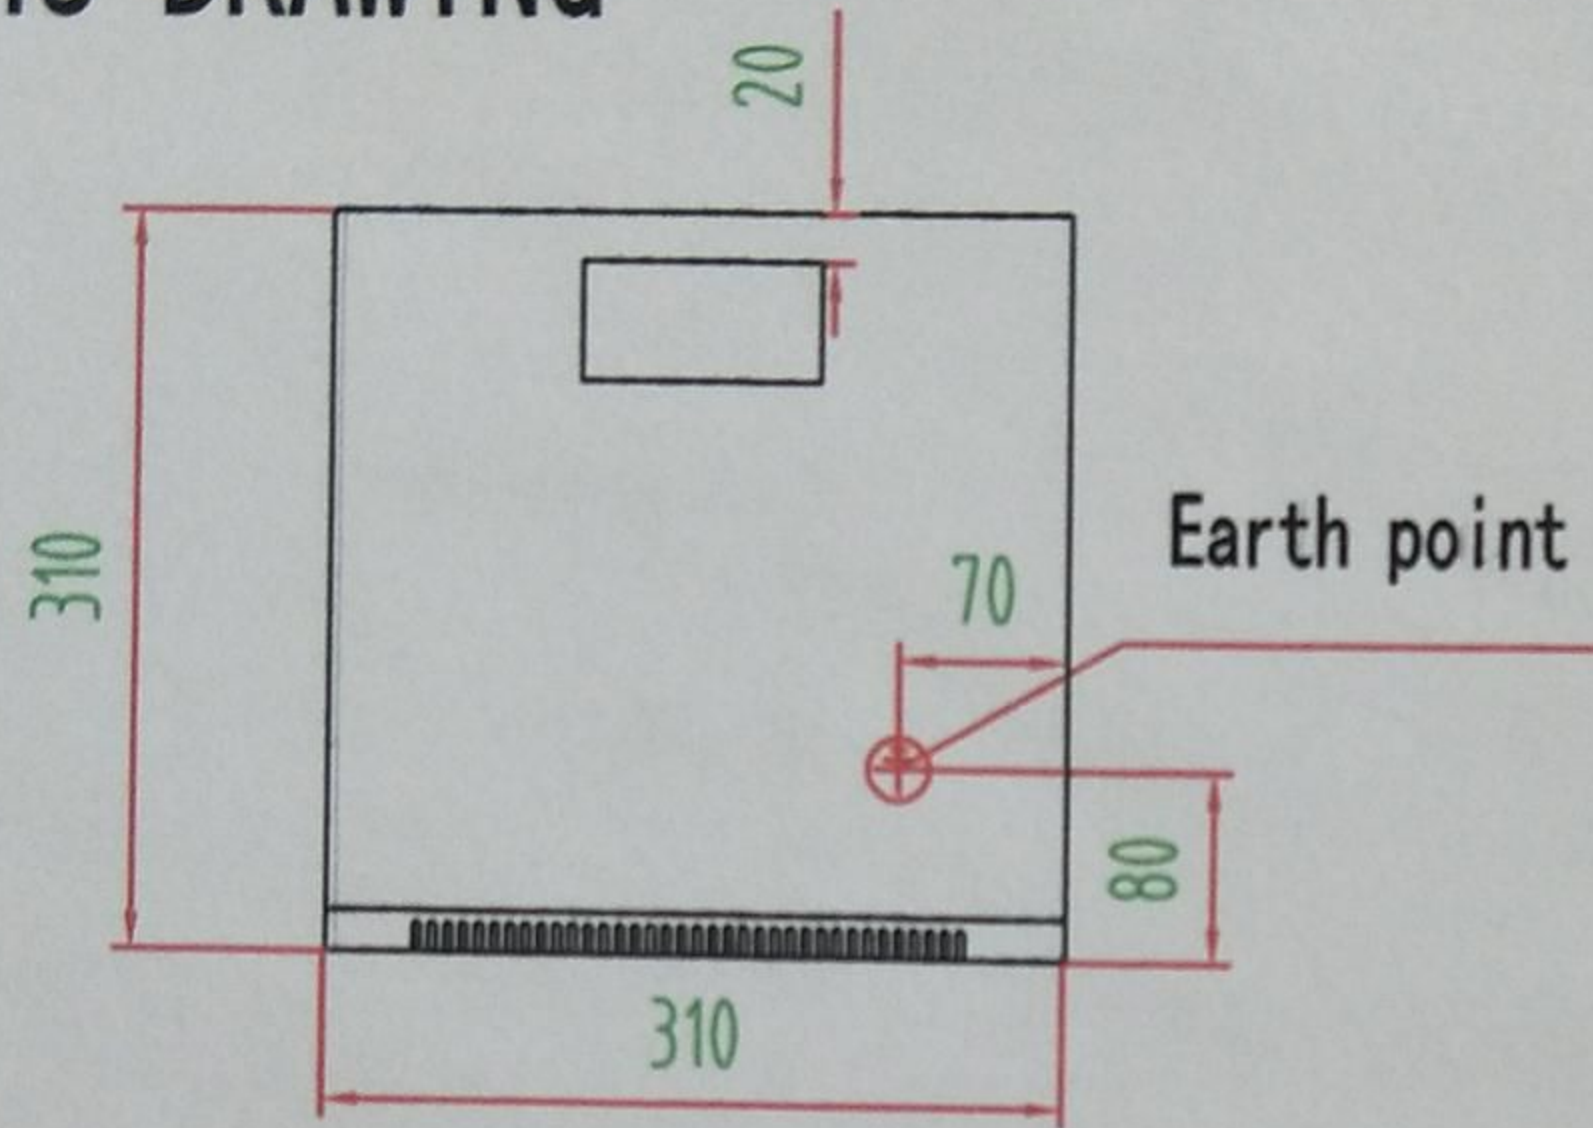

Item Code

DC4U/SOHO

SOHO 4U DRAWING

Top view

Bottom view

10" mounting rails front view

Front door view

Side view with side panels

KAUDEN

DO NOT SCALE

UNIT:mm

DATE:08-12-2017