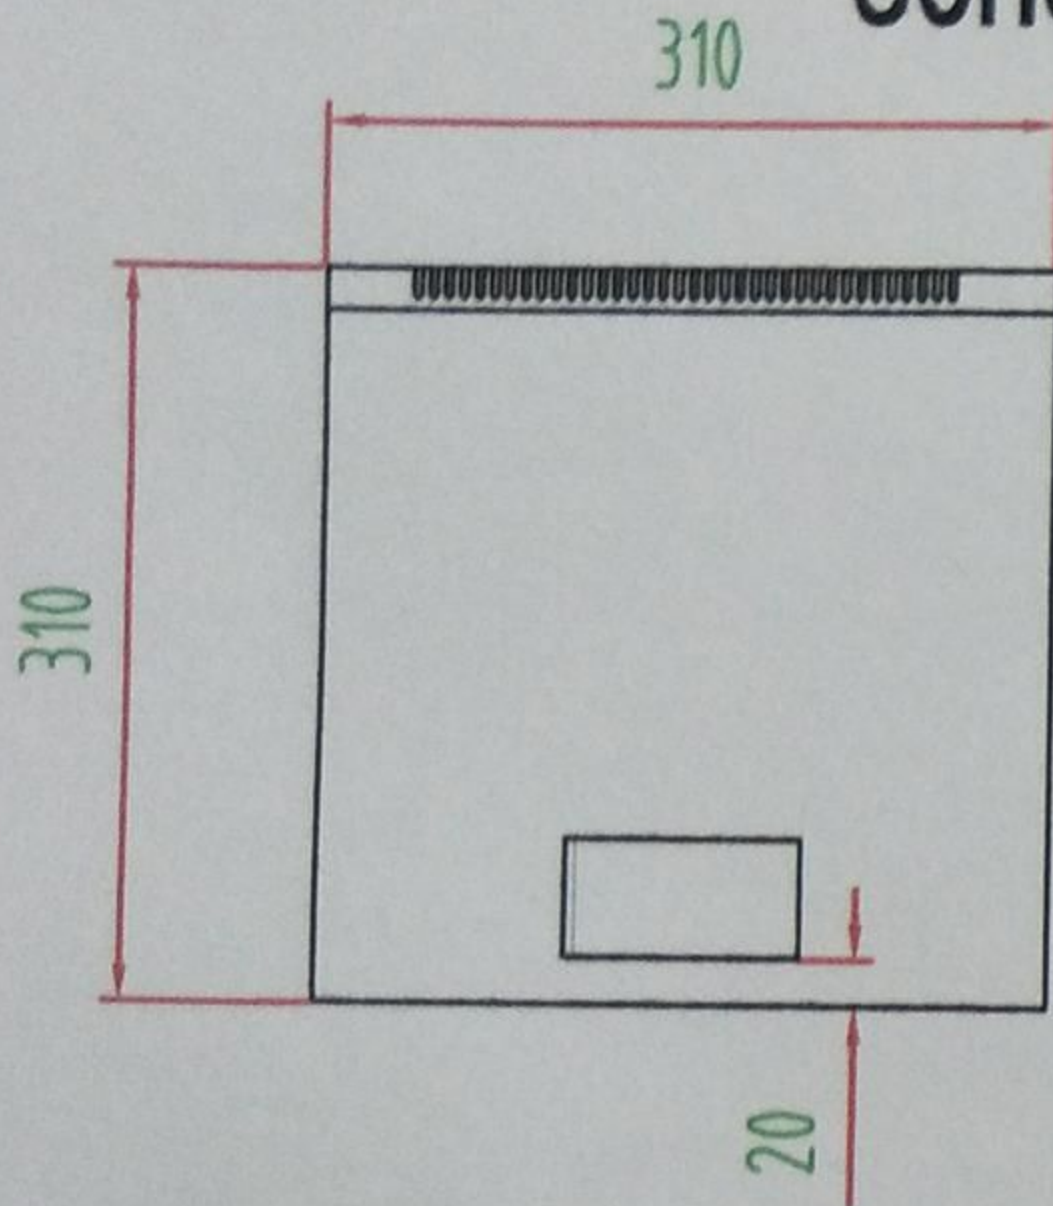

Item Code

DC4U/SOHO

SOHO 4U DRAWING

Top view

Bottom view

10" mounting rails front view

Front door view

Side view with side panels