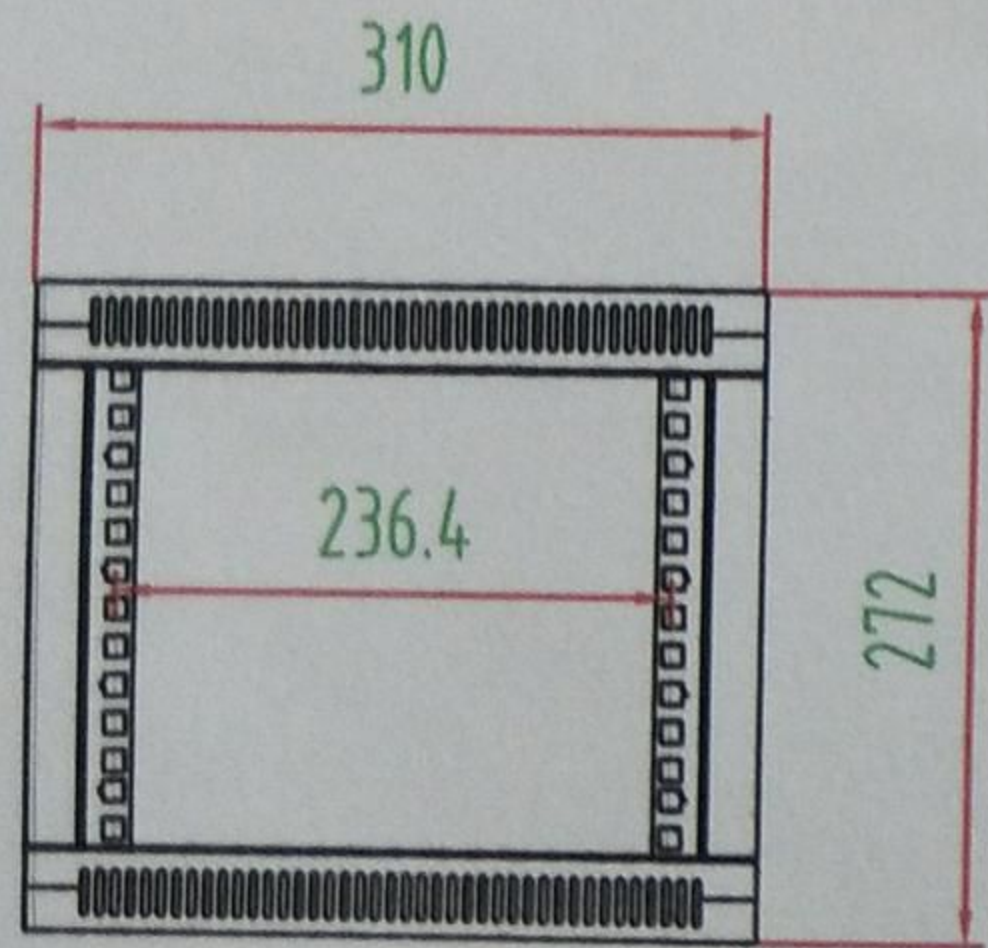

Item Code

DC4U/SOHO

SOHO 4U DRAWING

Top view

Bottom view

10" mounting rails front view

Front door view

Side view with side panels

KAUDEN

DO NOT SCALE

UNIT:mm

DATE:08-12-2017