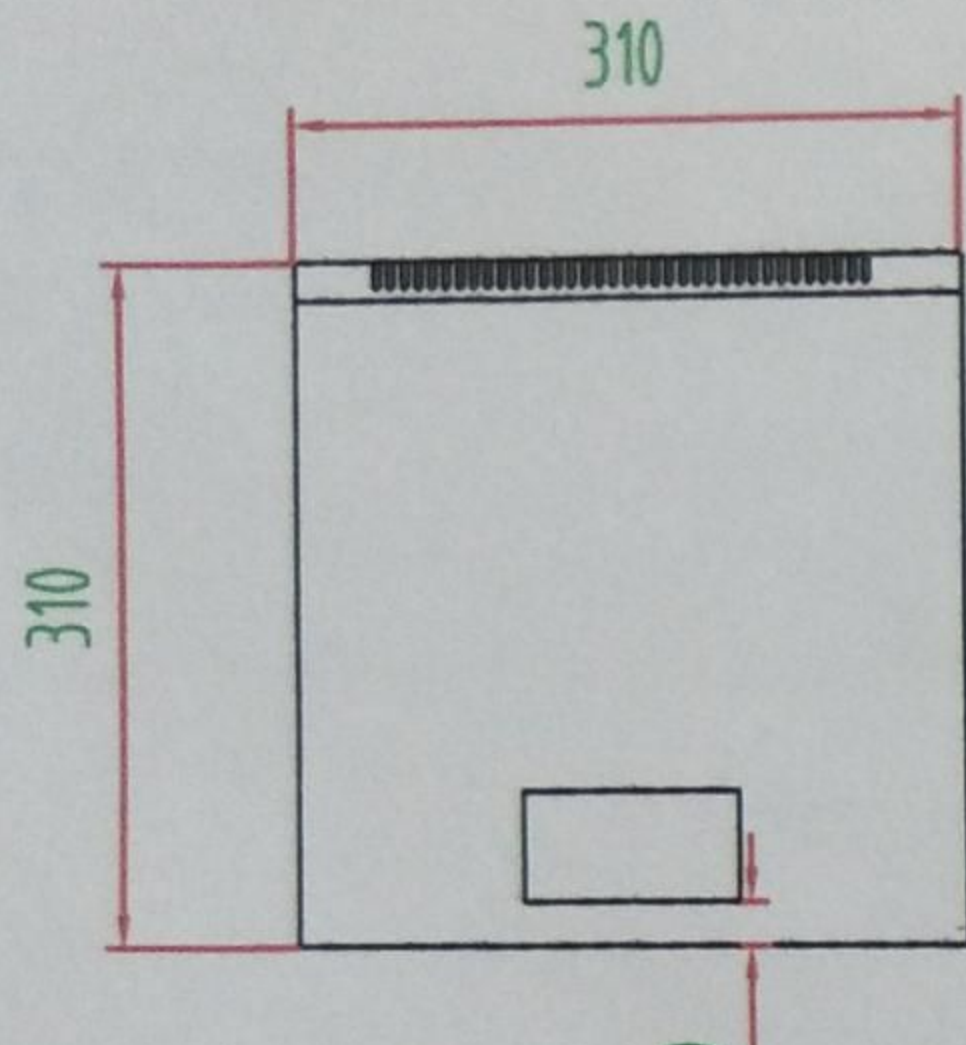

Item Code

DC8U/SOHO

SOHO 8U DRAWING

Top view

Bottom view

10" mounting rails front view

Front door view

Side view with side doors