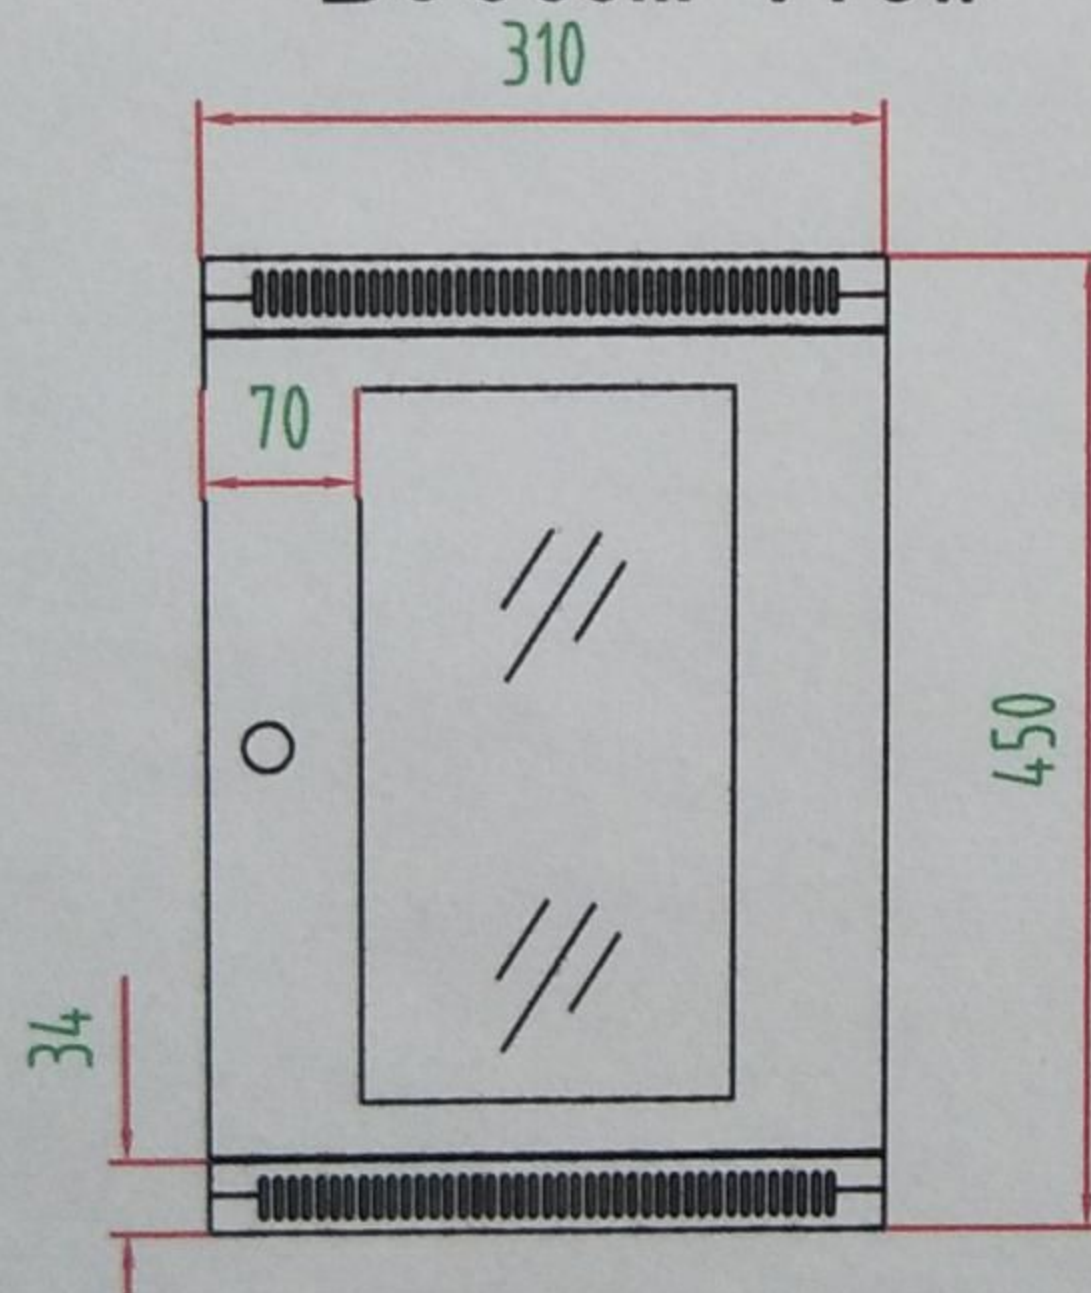

Item Code

DC8U/SOHO

SOHO 8U DRAWING

Top view

Bottom view

10" mounting rails front view

Front door view

Side view with side doors

KAUDEN

DO NOT SCALE

UNIT:mm

DATE:08-12-2017