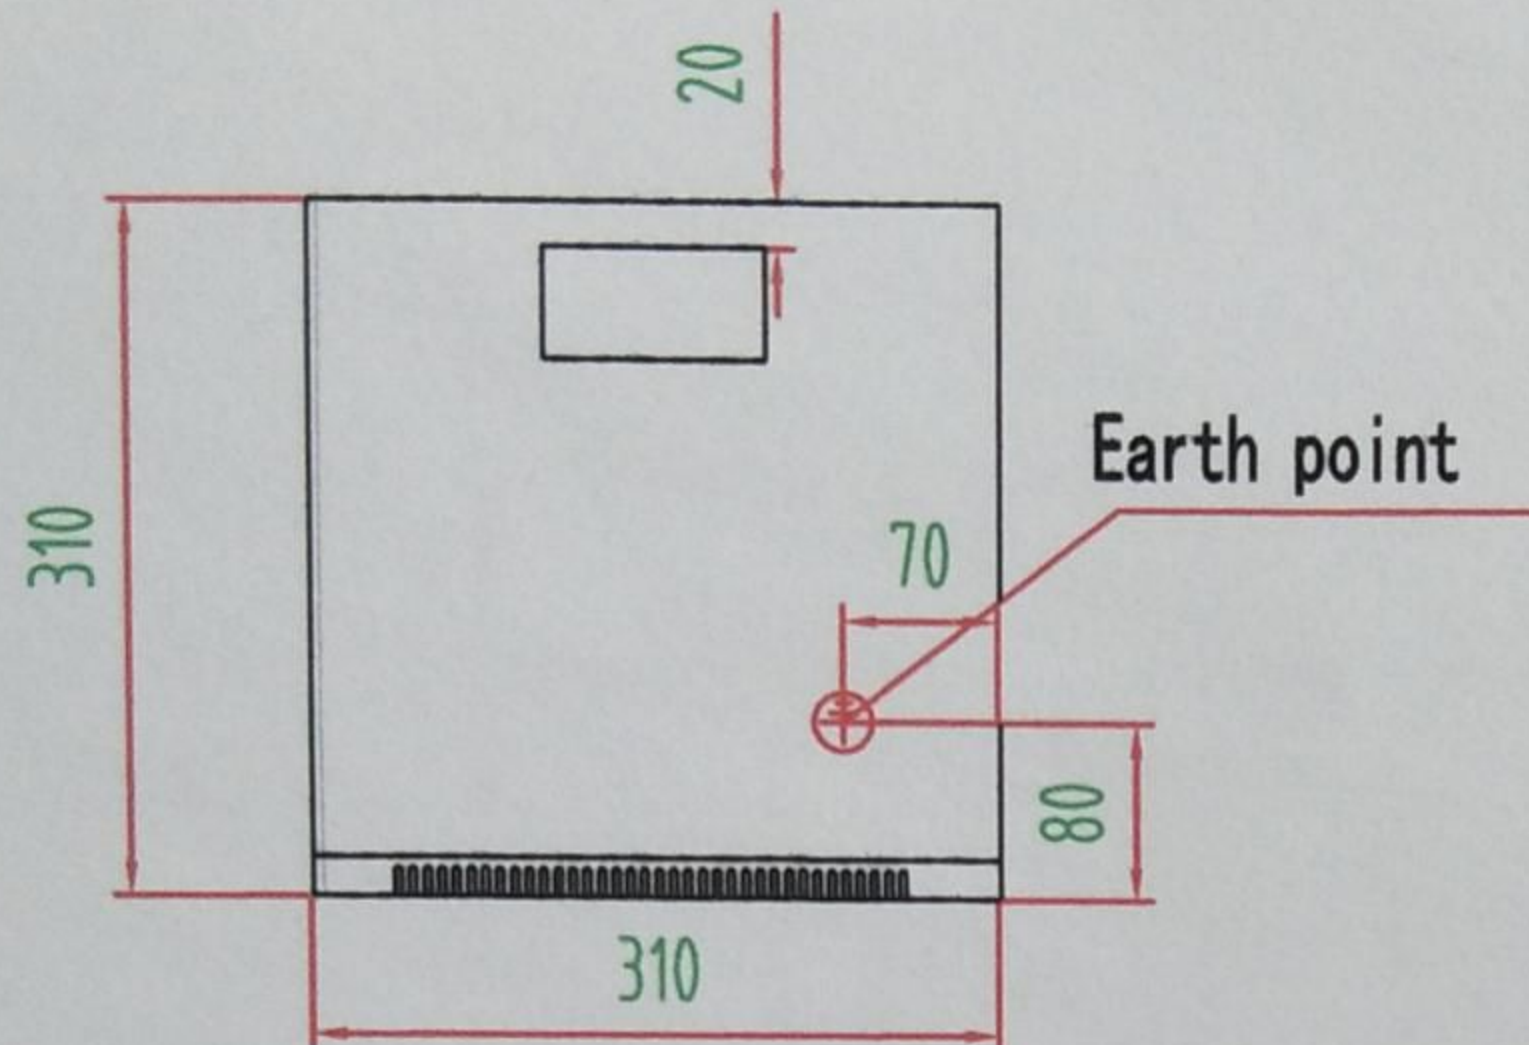

Item Code

DC8U/SOHO

SOHO 8U DRAWING

Top view

Bottom view

10" mounting rails front view

Front door view

Side view with side doors

KAUDEN

DO NOT SCALE

UNIT:mm

DATE:08-12-2017