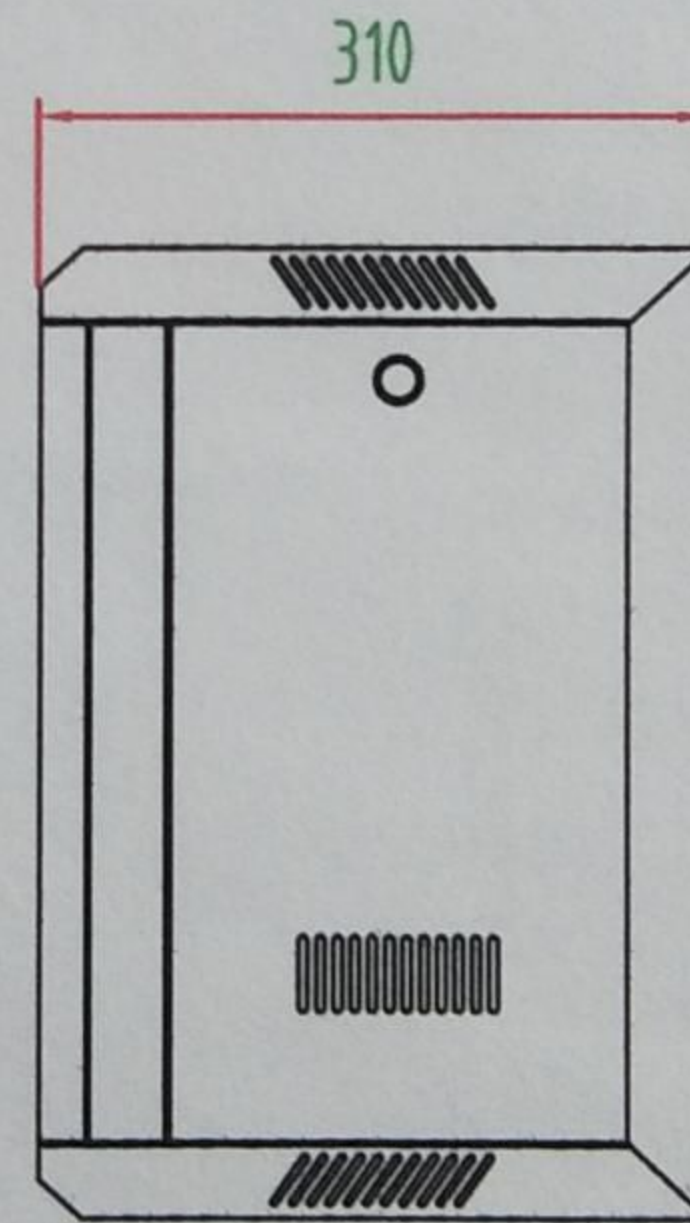

Item Code

DC8U/SOHO

SOHO 8U DRAWING

Top view

Bottom view

10" mounting rails front view

Front door view

Side view with side doors