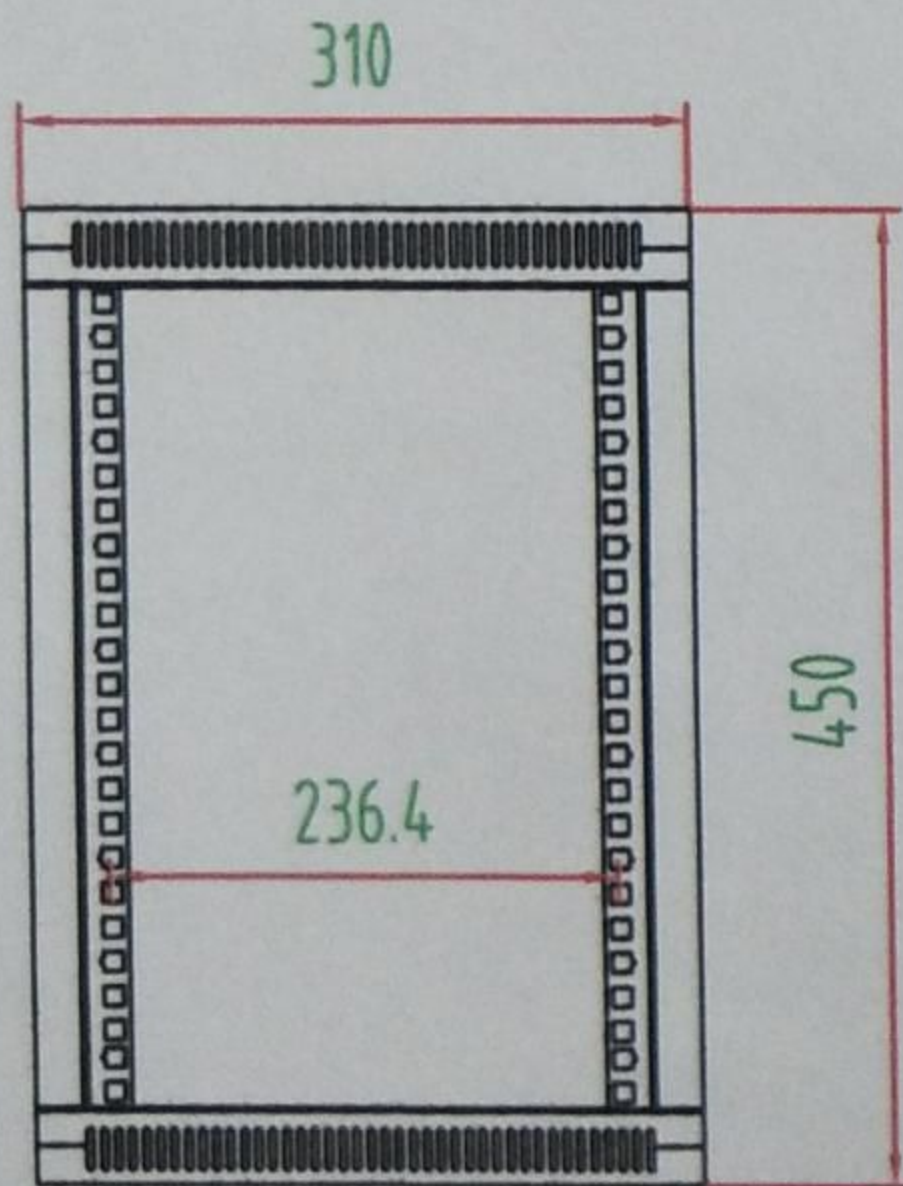

Item Code

DC8U/SOHO

SOHO 8U DRAWING

Top view

Bottom view

10" mounting rails front view

Front door view

Side view with side doors

KAUDEN

DO NOT SCALE

UNIT:mm

DATE:08-12-2017