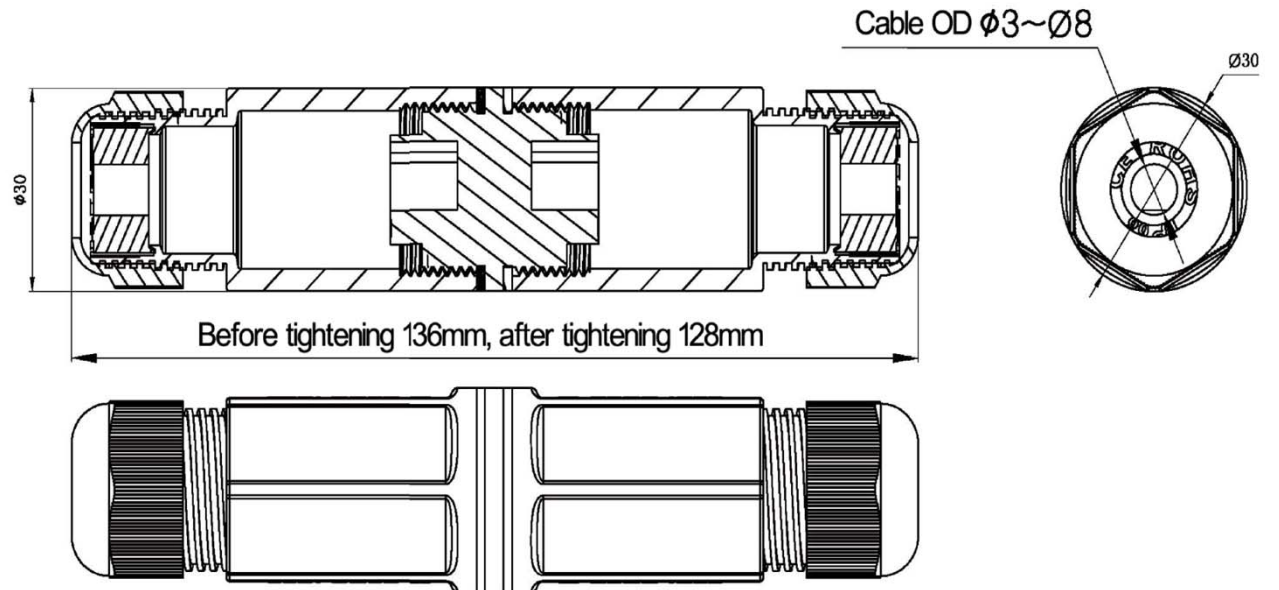

	REVISED	DR	APP

- CAT6 RJ45 Female to RJ45 Female
- For Cable OD(3~8)MM
- Waterproof :IP67

DESCRIPTION		M25 RJ45 Waterproof Connector Female to Female Two Caps Shield					
SIZE	A4	DATE	07.25.2017	CHECKED		TOL	KAUDEN US205
UNIT	MM	DRAWN	Zheng	APPROVED			